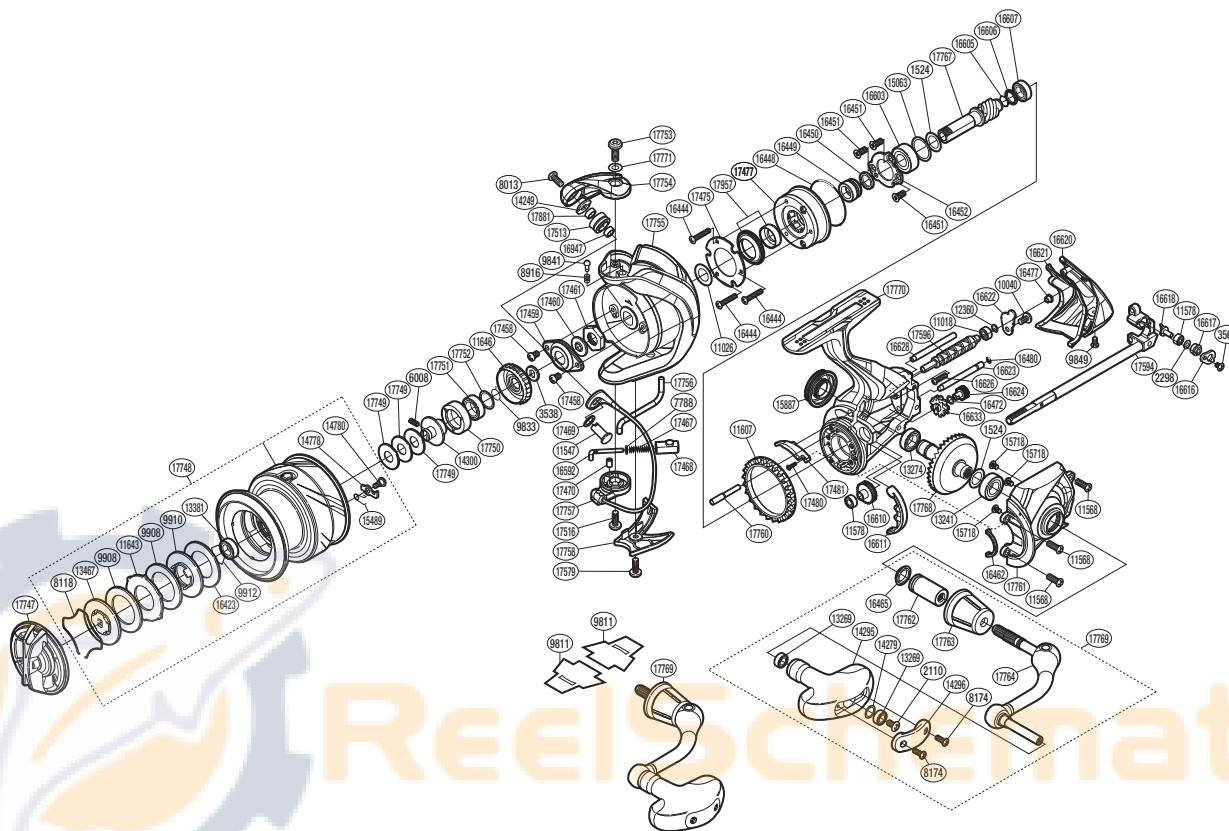

SHIMANO

Vanquish

SA-RB

VANQ-4000XG

Please note that the number of adjusting washers may not be the same as shown in the exploded views. (Adjustment will vary with each individual product.)

(51SH344301X)

Part No.	Description	Part No.	Description	Part No.	Description
RD 1524	Washer	RD15718	Screw	RD17475	Roller Clutch Reinforce
RD 2110	Screw	RD15887	Handle Screw Cap	RD17477	Roller Clutch Assembly
RD 2298	Spacer	RD16423	Drag Washer	RD17480	Screw
RD 3538	Spool Support	RD16444	Screw	RD17481	Bail Trip Strike
RD 3561	Screw	RD16448	O Ring	RD17513	Line Roller(With Bearing) ****
RD 6008	Set Screw	RD16449	Roller Clutch Inner	RD17516	Screw
RD 7788	Spring Guide A Support	RD16450	Roller Clutch Inner Spacer	RD17579	Screw
RD 8013	Screw	RD16451	Screw	RD17594	Main Shaft Assembly
RD 8118	Drag Washers Retainer	RD16452	Bearing Retainer	RD17596	Worm Shaft ***
RD 8174	Screw	RD16462	Flange Water Proof	RD17747	Drag Knob
RD 8916	Click Spring	RD16465	Handle Shaft Seal	RD17748	Spool Assembly
RD 9833	Ratchet Spring	RD16472	Washer	RD17749	Spool Washer
RD 9841	Click Pin	RD16477	Rear Protector Collar	RD17750	Bearing Housing
RD 9849	Screw	RD16480	O Ring	RD17751	Ball Bearing
RD 9908	Drag Washer	RD16592	Bail Spring Guide A	RD17752	Washer
RD 9910	Key Washer	RD16603	Ball Bearing	RD17753	Screw
RD 9912	Bearing Retainer	RD16605	O Ring	RD17754	Bail Arm
RD10040	Screw	RD16606	Pinion Gear Spacer	RD17755	Rotor
RD11018	Ball Bearing	RD16607	Ball Bearing	RD17756	Bail Trip Lever
RD11026	Washer	RD16610	Idle Gear	RD17757	Bail Assembly
RD11547	Line Roller Support	RD16611	Friction Ring Spacer	RD17758	Bail Hold Support Guard
RD11568	Screw	RD16616	Oscillating Pawl Cover	RD17760	Idle Gear B Shaft
RD11578	Ball Bearing	RD16617	Oscillating Slider Bushing ***	RD17761	Side Cover
RD11607	Friction Ring	RD16618	Oscillating Pawl	RD17762	Handle Shaft Cover B
RD11643	Eared Washer	RD16620	Rear Protector	RD17763	Handle Shaft Cover
RD11646	Drag Click Ratchet	RD16621	Rear Shield	RD17764	Handle Shank Assembly
RD12360	Washer	RD16622	Worm Shaft Retainer	RD17767	Pinion Gear *
RD13241	Ball Bearing	RD16623	Oscillating Guide B	RD17768	Drive Gear *
RD13269	Ball Bearing	RD16624	Idle Gear B S	RD17769	Handle Assembly
RD13274	Ball Bearing	RD16626	Screw	RD17770	Body
RD13381	Ball Bearing	RD16628	Oscillating Guide	RD17771	Washer
RD13467	Key Washer	RD16633	Idle Gear B L	RD17881	Bearing Spacer ****
RD14249	Line Roller Plate	RD16947	Bearing Spacer	RD17957	Roller Clutch Water Proof Set
RD14279	Washer	RD17458	Screw		
RD14295	Handle Knob	RD17459	Rotor Nut Lock Plate	RD 9811	Reel Seat Spacer (accessory)
RD14296	Handle Knob I.D. Plate	RD17460	Bearing Water Proof		
RD14300	Bearing Bushing	RD17461	Rotor Nut		
RD14778	Drag Click	RD17467	Bail Spring	PK 0374	Gear Set *
RD14780	Screw	RD17468	Bail Spring Seat	PK 0371	Bearing Set **
RD15063	Spacer	RD17469	Washer	PK 0403	Oscillation Set ***
RD15489	Drag Click Spring	RD17470	Bail Spring Guide A Bush	PK 0401	Line Roller Set ****